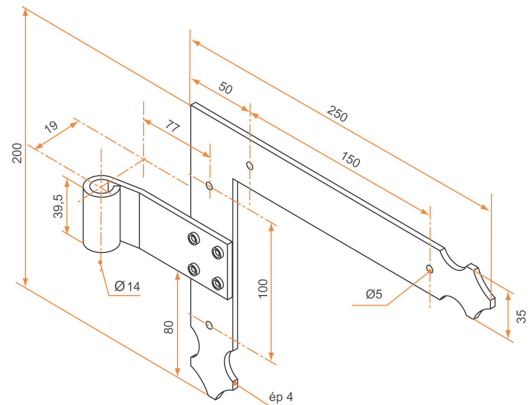

Products to be ordered from :
BURGAUD SAS 147, rue des Paludiers Z.I. des Mares 85270 SAINT-HILAIRE-DE-RIEZ
email : commande@tirard-burgaud.com