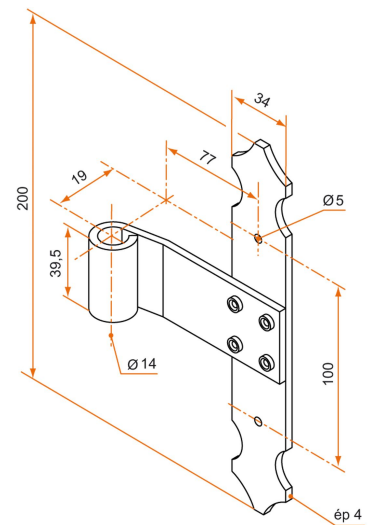

Products to be ordered from :
BURGAUD SAS 147, rue des Paludiers Z.I. des Mares 85270 SAINT-HILAIRE-DE-RIEZ
email : commande@tirard-burgaud.com