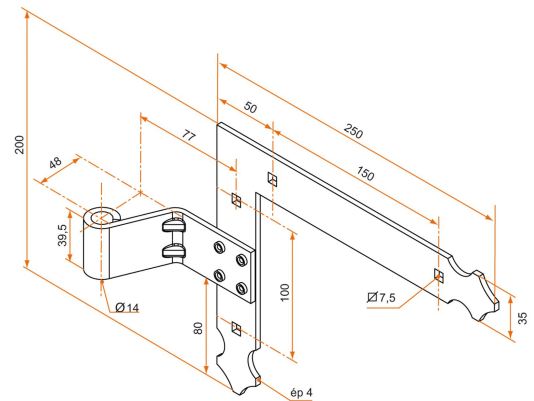

Products to be ordered from :
BURGAUD SAS 147, rue des Paludiers Z.I. des Mares 85270 SAINT-HILAIRE-DE-RIEZ
email : commande@tirard-burgaud.com