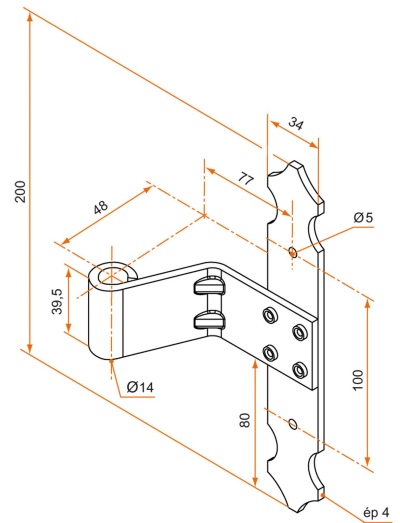

Products to be ordered from :
BURGAUD SAS 147, rue des Paludiers Z.I. des Mares 85270 SAINT-HILAIRE-DE-RIEZ
email : commande@tirard-burgaud.com