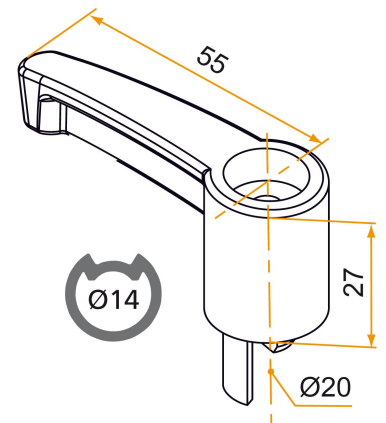

Possible applications include :

PVC and Aluminum
wing shutter
accessories

Features

- Screw-on

Tip

- Tube length calculation: Tube length = Total length of the espagnolette - 18 mm.

ATTENTION

- Fixing screws for short end caps to be ordered separately: CBL TORX sheet metal screws - Ø4.8xL.32 - stainless steel (refer to the index).