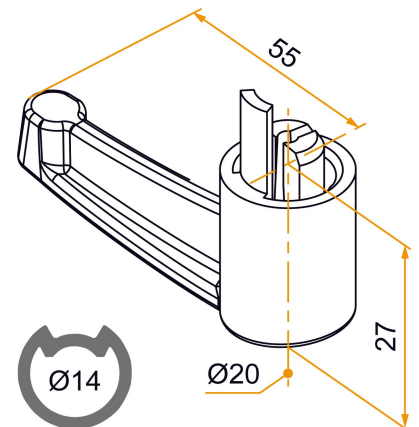

Possible applications include :

PVC and Aluminum
wing shutter
accessories

Features

- Screw-on

Tip

- Tube length calculation: Tube length = Total length of the espagnolette - 18 mm.

ATTENTION

- Short end caps fixing screws to be ordered separately: CBL TORX sheet metal screws - Ø4.8xL.32 - stainless steel (refer to the index).