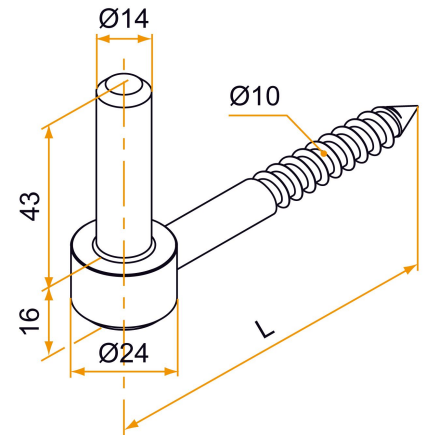

Possible applications include :

Wooden wing shutter accessories

Features

- Made of steel

Products to be ordered from :
BURGAUD SAS 147, rue des Paludiers Z.I. des Mares 85270 SAINT-HILAIRE-DE-RIEZ
email : commande@tirard-burgaud.com

Possible applications include :

Wooden wing shutter accessories

Référence	L	Finish	GENCOD 3565920	Condit. par	Délai j
526020	90	ZN+9005-30%	02512 2	25	21
526025	90	ZN+9016-80%	02514 6	25	21
546020	90	Black zn	02605 1	25	14
536020	90	Zn	02578 8	25	14
526024	140	ZN+9005-30%	02513 9	25	21
526026	140	ZN+9016-80%	02515 3	25	21
546024	140	Black zn	02607 5	25	14
536024	140	Zn	02580 1	25	21