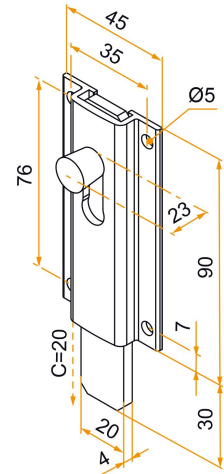

Products to be ordered from :
BURGAUD SAS 147, rue des Paludiers Z.I. des Mares 85270 SAINT-HILAIRE-DE-RIEZ
email : commande@tirard-burgaud.com