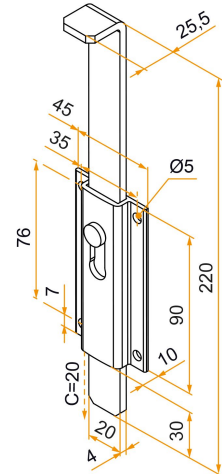

Products to be ordered from :
BURGAUD SAS 147, rue des Paludiers Z.I. des Mares 85270 SAINT-HILAIRE-DE-RIEZ
email : commande@tirard-burgaud.com