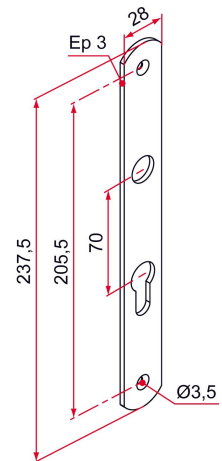

Possible applications include :

Garage door accessories

Wing shutter and louver accessories

Common accessories for gates

Features

- In aluminum. Supplied with fixing screws and anti-friction ring.

Tip

- Please contact us for other lengths (dimension A: minimum 150 and maximum 300) as well as for metal color finishes. These parts can be custom made upon request without a handle hole and/or without a cylinder hole.