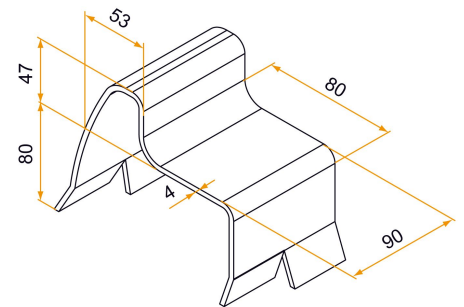

Possible applications include :

Stainless steel accessories

Products to be ordered from :
BURGAUD SAS 147, rue des Paludiers Z.I. des Mares 85270 SAINT-HILAIRE-DE-RIEZ
email : commande@tirard-burgaud.com