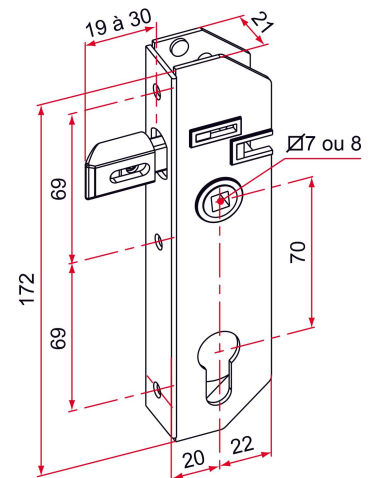

ATTENTION

- Latch and strike plate to be ordered separately.

Products to be ordered from :
TIRARD SAS 16, Avenue du Vimeu Vert Z.A. du Vimeu Industriel 80210
FEUQUIERES-EN-VIMEU
email : commande@tirard-burgaud.com