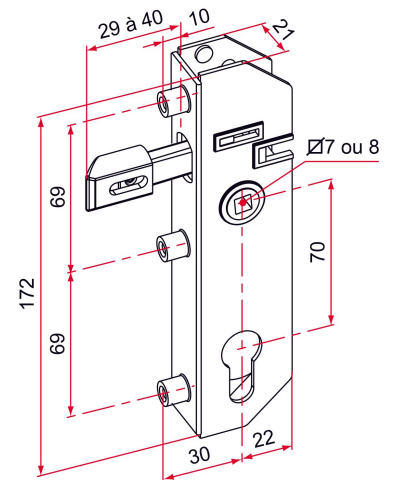

ATTENTION

- Latch and strike plate to be ordered separately.

Products to be ordered from :
TIRARD SAS 16, Avenue du Vimeu Vert Z.A. du Vimeu Industriel 80210
FEUQUIERES-EN-VIMEU
email : commande@tirard-burgaud.com