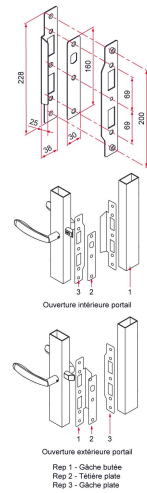

## Features

- Composed of: 1 flat stainless steel 304 header 1 flat stainless steel 304 strike plate 1 stainless steel 304 stop plate Stainless steel lock and strike plate fixing screws and sockets

Products to be ordered from :  
TIRARD SAS 16, Avenue du Vimeu Vert Z.A. du Vimeu Industriel 80210  
FEUQUIERES-EN-VIMEU  
email : [commande@tirard-burgaud.com](mailto:commande@tirard-burgaud.com)