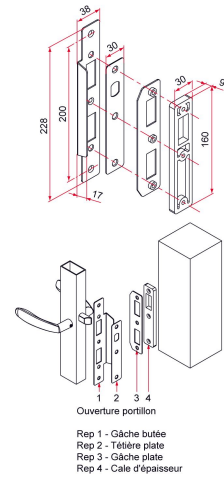

## Features

- Composed of: 1 flat stainless steel 304 header 1 flat stainless steel 304 strike plate 1 stainless steel 304 stop plate 1 composite thickness shim Lock and strike plate fixing screws and sockets