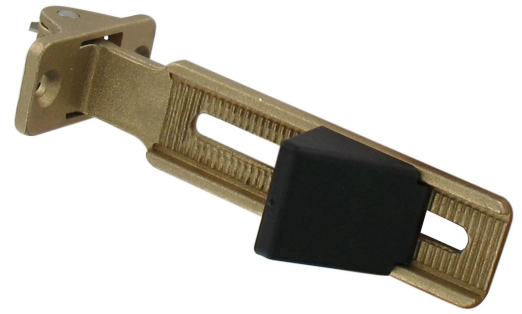

Possible applications include :

Swinging gate accessories

Features

- Body made of copper-aluminium Reinforced spring recall made of copper-aluminium Composite stopper

Products to be ordered from :
 TIRARD SAS 16, Avenue du Vimeu Vert Z.A. du Vimeu Industriel 80210
 FEUQUIERES-EN-VIMEU
 email : commande@tirard-burgaud.com

Possible applications include :

Swinging gate accessories

Référence	Finish	GENCOD 3661598	Condit. par	Délai j
QA601001	raw	04321 2	1	7

 Multi-RAL : specify your color when placing the order (<https://www.couleursral.fr/ral-classic>)