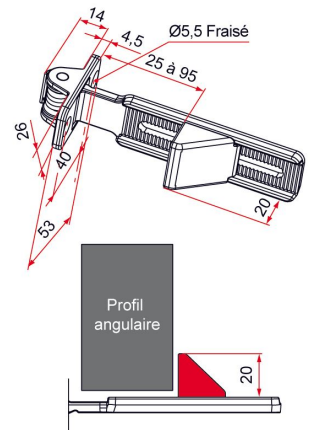

Possible applications include :

Swinging gate accessories

Features

- Body made of copper-aluminium Reinforced spring recall made of copper-aluminium Composite stopper

Products to be ordered from :
 TIRARD SAS 16, Avenue du Vimeu Vert Z.A. du Vimeu Industriel 80210
 FEUQUIERES-EN-VIMEU
 email : commande@tirard-burgaud.com