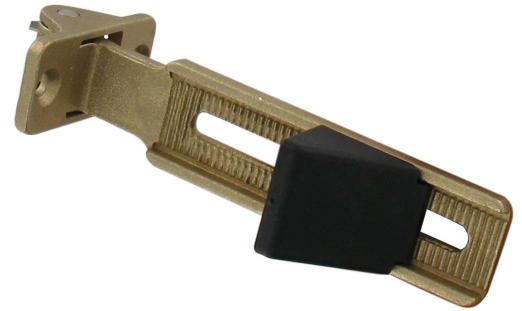

Possible applications include :

Swinging gate accessories

Features

- Body made of copper-aluminium Reinforced spring recall made of copper-aluminium Composite stopper

Products to be ordered from :
 TIRARD SAS 16, Avenue du Vimeu Vert Z.A. du Vimeu Industriel 80210
 FEUQUIERES-EN-VIMEU
 email : commande@tirard-burgaud.com

Possible applications include :

Swinging gate accessories

Référence	Finish	GENCOD 3661598	Condit. par	Délai j
QA601001	raw	04321 2	1	7

 Multi-RAL : specify your color when placing the order (<https://www.couleursral.fr/ral-classic>)