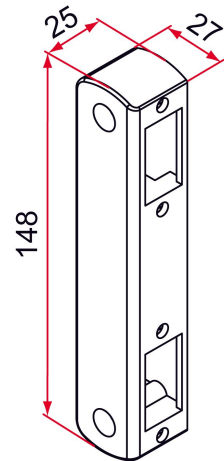

Possible applications include :

Swinging gate accessories

Features

- In composite Reversible Supplied with stainless steel fixing screws

- For mounting on a stainless steel frame (metric screw fastening), add M at the end of the article code.