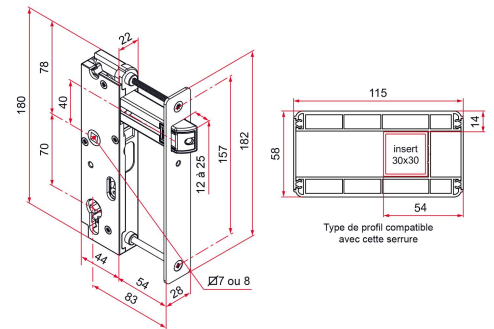

Possible applications include :

Swinging gate accessories

Features

- Composite lock case and stainless steel strike plate.
Reversible.

Tip

- For the colored versions, the headplate is painted and the housing is black.

Products to be ordered from :
TIRARD SAS 16, Avenue du Vimeu Vert Z.A. du Vimeu Industriel 80210
FEUQUIERES-EN-VIMEU
email : commande@tirard-burgaud.com

GK lock with recessed bolt zamak - 83mm axis - square faceplate - for 30x30 frame - recessed