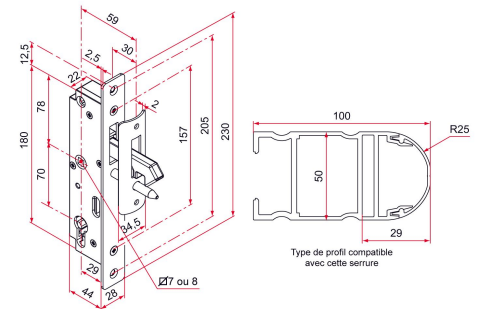

Possible applications include :

Sliding gate

Features

- Composite lock case Stainless steel 304 faceplate

Products to be ordered from :
 TIRARD SAS 16, Avenue du Vimeu Vert Z.A. du Vimeu Industriel 80210
 FEUQUIERES-EN-VIMEU
 email : commande@tirard-burgaud.com

GK lock with lifting bolt zamak - 59mm axis - square strike plate - recessed for specific aluminum frame.

Possible applications include :

Sliding gate

Référence	Square spindle	Headrest finish	GENCOD 3661598	Condit. par	Délai j
GK492005	7	9005-80%	04425 7	1	14
GK491005	7	9016-80%	04424 0	1	14
GK401005	7	brush	04423 3	1	7
GK4XX005	7		04426 4	1	21
GK492015	8	9005-80%	04429 5	1	14
GK491015	8	9016-80%	04428 8	1	14
GK401015	8	brush	04427 1	1	7
GK4XX015	8		04430 1	1	21