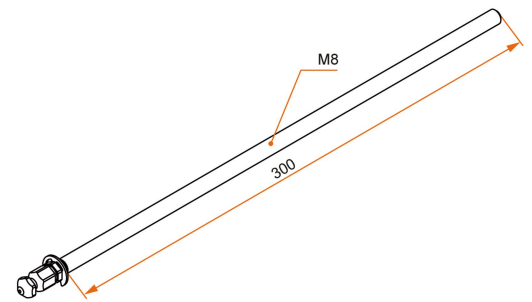

Possible applications include :

Wooden wing shutter accessories

PVC and Aluminum wing shutter accessories

External thermal insulation

Features

- In stainless steel 304 Ideal for compensating for external insulation