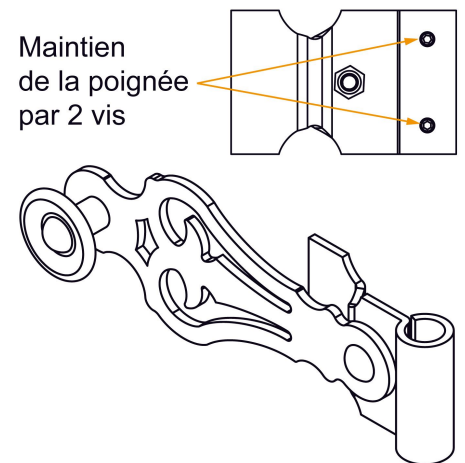

## Features

- Bag composition: 1 Atlantic handle mounted on a spindle (secured to the tube by 2 screws) made of steel 1 non-security support made of steel 4 wide flat steel clamps

Tip

- With collars. Available with offset steel collars upon request.