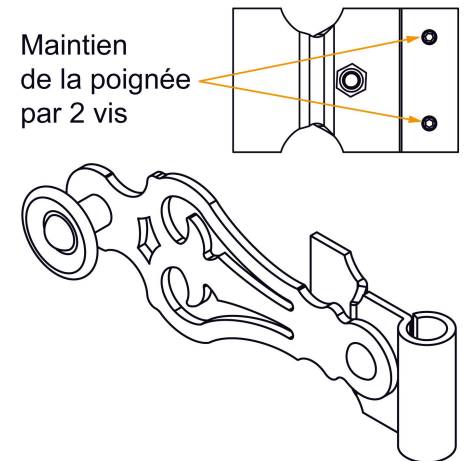

Possible applications include :

Wooden wing shutter accessories

Features

- Bag composition: 1 Atlantic handle mounted on a spindle (secured to the tube by 2 screws) made of steel 1 support with steel safety feature 4 wide flat steel clamps

Tip

- With collars. Available with offset steel collars upon request.

Products to be ordered from :
 BURGAUD SAS 147, rue des Paludiers Z.I. des Mares 85270 SAINT-HILAIRE-DE-RIEZ
 email : commande@tirard-burgaud.com