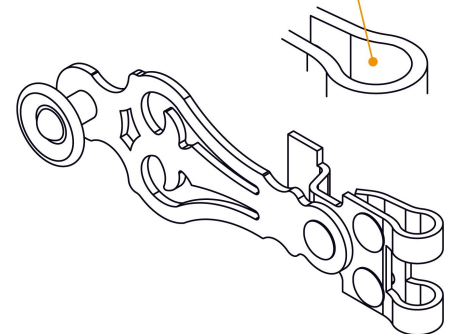

Possible applications include :

Wooden wing shutter accessories

Features

- Bag composition: 1 handle for round rod mounted on steel cam
- 1 safety-free steel support 3 wide flat steel collars

Tip

- Available with offset steel collars upon request.

Forme cylindrique

Products to be ordered from :
BURGAUD SAS 147, rue des Paludiers Z.I. des Mares 85270 SAINT-HILAIRE-DE-RIEZ
email : commande@tirard-burgaud.com

Possible applications include :

Wooden wing shutter accessories