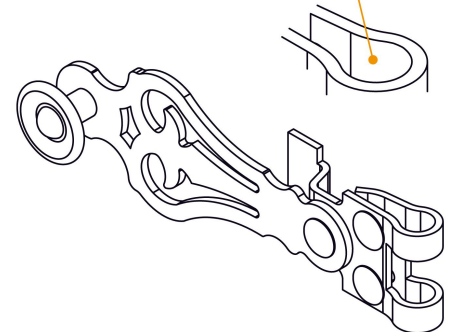

Possible applications include :

Wooden wing shutter accessories

Features

- Bag composition: 1 handle for round rod mounted on steel cam
- 1 support with steel safety 3 wide flat steel collars

Tip

- Available with offset steel collars upon request.

Forme cylindrique

Products to be ordered from :
BURGAUD SAS 147, rue des Paludiers Z.I. des Mares 85270 SAINT-HILAIRE-DE-RIEZ
email : commande@tirard-burgaud.com

Possible applications include :

Wooden wing shutter accessories