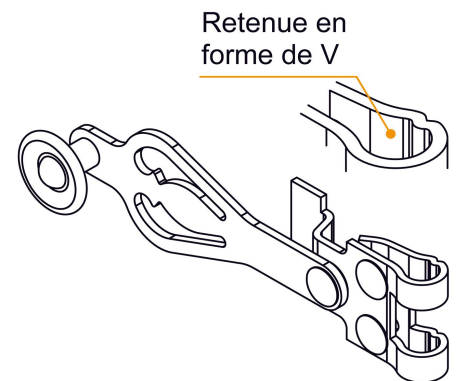

Possible applications include :

Wooden wing shutter accessories

## Features

- Bag composition: 1 Advantage handle mounted on a steel spindle 1 support with steel safety 3 wide flat steel collars

**Tip**

- Available with offset steel collars upon request.

Products to be ordered from :  
BURGAUD SAS 147, rue des Paludiers Z.I. des Mares 85270 SAINT-HILAIRE-DE-RIEZ  
email : [commande@tirard-burgaud.com](mailto:commande@tirard-burgaud.com)