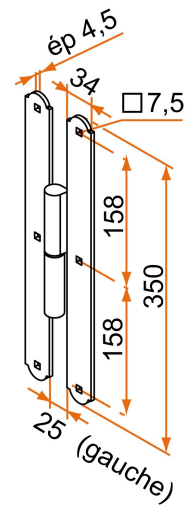

Possible applications include :

Wooden wing shutter accessories

Features

- Made of steel

Products to be ordered from :
BURGAUD SAS 147, rue des Paludiers Z.I. des Mares 85270 SAINT-HILAIRE-DE-RIEZ
email : commande@tirard-burgaud.com

Intermediate hinge hinge - round end - Ø12 - H.350 - 34x4.5 - square holes of 7.5

Possible applications include :

Wooden wing shutter accessories

Référence	Mounting direction	H	No. of holes	Finish	GENCOD 3565920	Condit. par	Délai j
1KI92107G	LEFT	350	3+3	9005-30%	17409 7	1	21
1KI92107D	RIGHT	350	3+3	9005-30%	17408 0	1	21