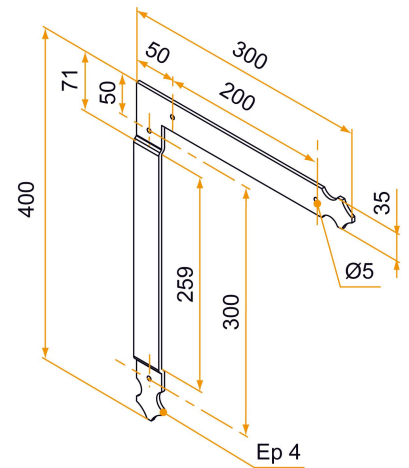

Products to be ordered from :
BURGAUD SAS 147, rue des Paludiers Z.I. des Mares 85270 SAINT-HILAIRE-DE-RIEZ
email : commande@tirard-burgaud.com