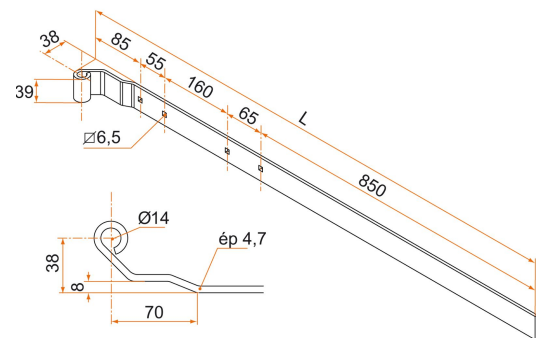

Possible applications include :

PVC and Aluminum
wing shutter
accessories

Features

- Aluminum

Products to be ordered from :
BURGAUD SAS 147, rue des Paludiers Z.I. des Mares 85270 SAINT-HILAIRE-DE-RIEZ
email : commande@tirard-burgaud.com

InviRenov® hinge - square end - Ø14 - 39x4.7 - offset 38x85 - square holes of 6.5

Possible applications include :

PVC and Aluminum
wing shutter
accessories

Référence	L	Finish	No. of holes	GENCOD 3565920	Condit. par	Délai j
PDU038N53	850	9005-30%	4	19801 7	15	21
PDU038B68	850	9016-80%	4	19802 4	15	21
PDU038RAL	850		4	19803 1	1	21

Multi-RAL : specify your color when placing the order (<https://www.couleursral.fr/ral-classic>)