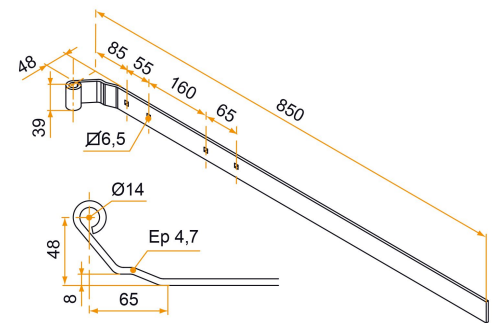

Possible applications include :

PVC and Aluminum
wing shutter
accessories

Features

- Aluminum

Products to be ordered from :
BURGAUD SAS 147, rue des Paludiers Z.I. des Mares 85270 SAINT-HILAIRE-DE-RIEZ
email : commande@tirard-burgaud.com

InviRenov® hinge - square end - Ø14 - 39x4.7 - offset 48x85 - square holes of 6.5

Possible applications include :

PVC and Aluminum
wing shutter
accessories

Référence	L	Finish	No. of holes	GENCOD 3565920	Condit. par	Délai j
PDU036N53	850	9005-30%	4	19793 5	15	21
PDU036B68	850	9016-80%	4	19794 2	15	21
PDU036RAL	850		4	19795 9	1	21

Multi-RAL : specify your color when placing the order (<https://www.couleursral.fr/ral-classic>)