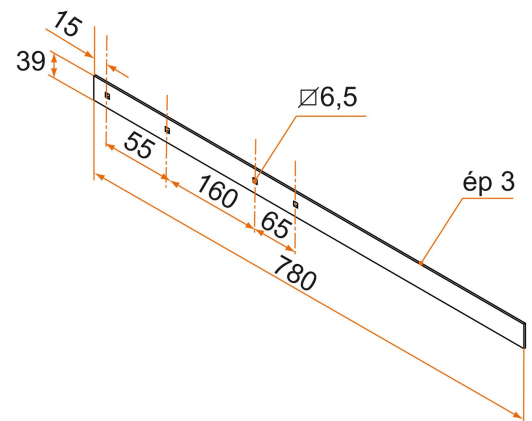

Possible applications include :

PVC and Aluminum
wing shutter
accessories

Features

- Aluminum

Products to be ordered from :
BURGAUD SAS 147, rue des Paludiers Z.I. des Mares 85270 SAINT-HILAIRE-DE-RIEZ
email : commande@tirard-burgaud.com

InviRenov® counter-hinge - square end - 1st hole at 15 - 39x3 - square holes of 6.5

Possible applications include :

PVC and Aluminum
wing shutter
accessories

Référence	L	Finish	No. of holes	GENCOD 3565920	Condit. par	Délai j
PDU065N53	780	9005-30%	4	19909 0	25	21
PDU065B68	780	9016-80%	4	19910 6	25	21
PDU065RAL	780		4	19911 3	1	21

Multi-RAL : specify your color when placing the order (<https://www.couleursral.fr/ral-classic>)