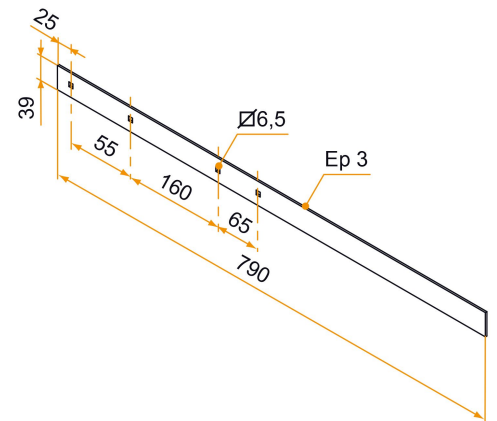

Possible applications include :

PVC and Aluminum
wing shutter
accessories

Features

- Aluminum

Products to be ordered from :
BURGAUD SAS 147, rue des Paludiers Z.I. des Mares 85270 SAINT-HILAIRE-DE-RIEZ
email : commande@tirard-burgaud.com

InviRenov® counter-pivot - square end - 1st hole at 25 - 39x3 - square holes of 6.5

Possible applications include :

PVC and Aluminum
wing shutter
accessories

Référence	L	Finish	No. of holes	GENCOD 3565920	Condit. par	Délai j
PDU066N53	790	9005-30%	4	19913 7	25	21
PDU066B68	790	9016-80%	4	19914 4	25	21
PDU066RAL	790		4	19915 1	1	21

Multi-RAL : specify your color when placing the order (<https://www.couleursral.fr/ral-classic>)