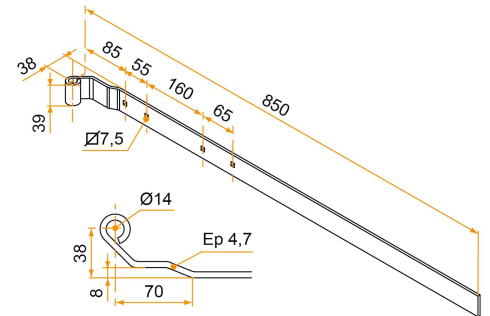

Possible applications include :

PVC and Aluminum
wing shutter
accessories

Features

- Aluminum

Products to be ordered from :
BURGAUD SAS 147, rue des Paludiers Z.I. des Mares 85270 SAINT-HILAIRE-DE-RIEZ
email : commande@tirard-burgaud.com

InviRenov® hinge - square end - Ø14 - 39x4.7 - offset 38x85 - square holes of 7.5

Possible applications include :

PVC and Aluminum
wing shutter
accessories

Référence	L	Finish	No. of holes	GENCOD 3565920	Condit. par	Délai j
PDU037N53	850	9005-30%	4	19797 3	15	21
PDU037B68	850	9016-80%	4	19798 0	15	21
PDU037RAL	850		4	19799 7	1	21

Multi-RAL : specify your color when placing the order (<https://www.couleursral.fr/ral-classic>)