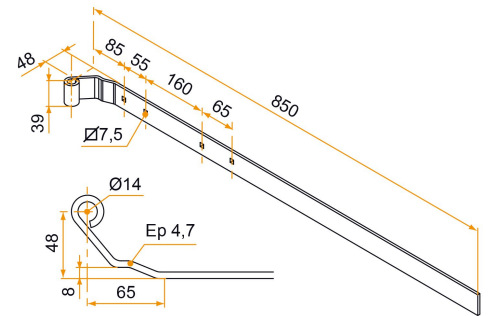

Possible applications include :

PVC and Aluminum
wing shutter
accessories

Features

- Aluminum

Products to be ordered from :
BURGAUD SAS 147, rue des Paludiers Z.I. des Mares 85270 SAINT-HILAIRE-DE-RIEZ
email : commande@tirard-burgaud.com

InviRenov® hinge - square end - Ø14 - 39x4.7 - offset 48x85 - square holes of 7.5

Possible applications include :

PVC and Aluminum
wing shutter
accessories

Référence	L	Finish	No. of holes	GENCOD 3565920	Condit. par	Délai j
PDU035N53	850	9005-30%	4	19789 8	15	21
PDU035B68	850	9016-80%	4	19790 4	15	21
PDU035RAL	850		4	19791 1	1	21

Multi-RAL : specify your color when placing the order (<https://www.couleursral.fr/ral-classic>)