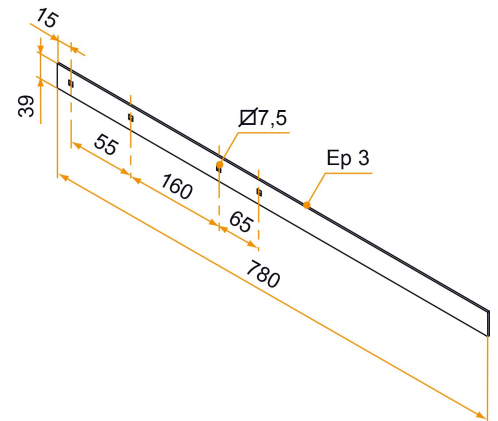

Possible applications include :

PVC and Aluminum
wing shutter
accessories

Features

- Aluminum

Products to be ordered from :
BURGAUD SAS 147, rue des Paludiers Z.I. des Mares 85270 SAINT-HILAIRE-DE-RIEZ
email : commande@tirard-burgaud.com

InviRenov® counter-pivot - square end - 1st hole at 15 - 39x3 - square holes of 7.5

Possible applications include :

PVC and Aluminum
wing shutter
accessories

Référence	L	Finish	No. of holes	GENCOD 3565920	Condit. par	Délai j
PDU063N53	780	9005-30%	4	19901 4	25	21
PDU063B68	780	9016-80%	4	19902 1	25	21
PDU063RAL	780		4	19903 8	1	21

Multi-RAL : specify your color when placing the order (<https://www.couleursral.fr/ral-classic>)