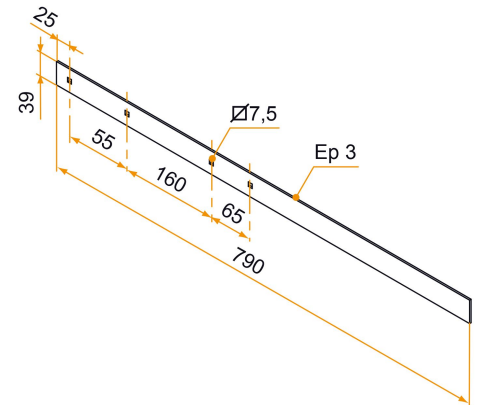

Possible applications include :

PVC and Aluminum
wing shutter
accessories

Features

- Aluminum

Products to be ordered from :
BURGAUD SAS 147, rue des Paludiers Z.I. des Mares 85270 SAINT-HILAIRE-DE-RIEZ
email : commande@tirard-burgaud.com

InviRenov® counter-pivot - square end - 1st hole at 25 - 39x3 - square holes of 7.5

Possible applications include :

PVC and Aluminum
wing shutter
accessories

Référence	L	Finish	No. of holes	GENCOD 3565920	Condit. par	Délai j
PDU064N53	790	9005-30%	4	19905 2	25	21
PDU064B68	790	9016-80%	4	19906 9	25	21
PDU064RAL	790		4	19907 6	1	21

Multi-RAL : specify your color when placing the order (<https://www.couleursral.fr/ral-classic>)