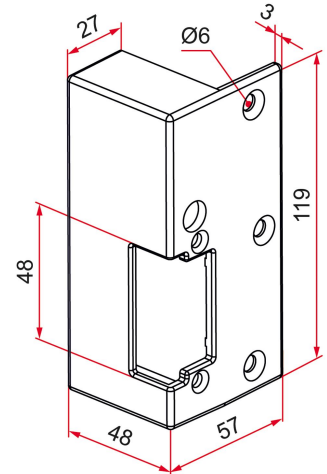

Possible applications include :

Swinging gate accessories

- This housing can only be installed with the right latch model (ref.GN701010).

Products to be ordered from :
 TIRARD SAS 16, Avenue du Vimeu Vert Z.A. du Vimeu Industriel 80210
 FEUQUIERES-EN-VIMEU
 email : commande@tirard-burgaud.com