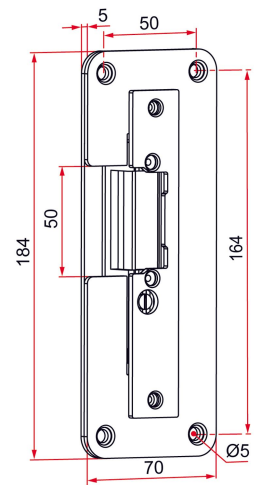

Possible applications include :

Swinging gate accessories

Features

- Brushed stainless steel headplate. Stainless steel cover plate.

ATTENTION

- To be installed on a concrete pillar.

Products to be ordered from :
 TIRARD SAS 16, Avenue du Vimeu Vert Z.A. du Vimeu Industriel 80210
 FEUQUIERES-EN-VIMEU
 email : commande@tirard-burgaud.com

Possible applications include :

Swinging gate accessories

Référence	Voltage	Finish	GENCOD 3661598	Condit. par	Délai j
GN792220G	12V	9005-80%	04738 8	1	7
GN791220G	12V	9016-80%	04737 1	1	14
GN7XX220G	12V		04739 5	1	21
GN792240G	24V	9005-80%	05737 0	1	14
GN791240G	24V	9016-80%	05738 7	1	14
GN7XX240G	24V		05739 4	1	21