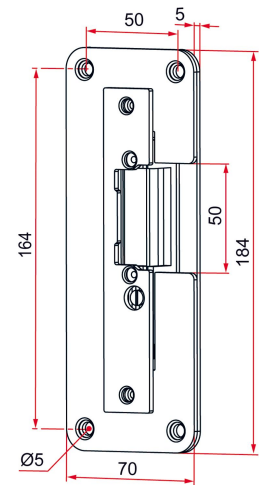

Possible applications include :

Swinging gate accessories

Features

- Brushed stainless steel headplate. Stainless steel cover plate.

ATTENTION

- To be installed on a concrete pillar.

Products to be ordered from :
 TIRARD SAS 16, Avenue du Vimeu Vert Z.A. du Vimeu Industriel 80210
 FEUQUIERES-EN-VIMEU
 email : commande@tirard-burgaud.com

Possible applications include :

Swinging gate accessories

Référence	Voltage	Finish	GENCOD 3661598	Condit. par	Délai j
GN792210D	12V	9005-80%	04735 7	1	7
GN791210D	12V	9016-80%	04734 0	1	14
GN7XX210D	12V		04736 4	1	21
GN792230D	24V	9005-80%	05740 0	1	14
GN791230D	24V	9016-80%	05741 7	1	14
GN7XX230D	24V		05742 4	1	21