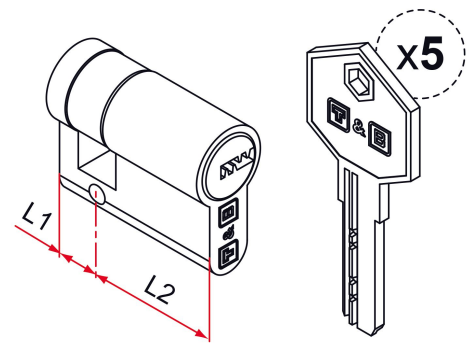

Tip

- Possibility of interlocking, except for references JJO201015# and JJO201016#. Add an S at the end of the article code (2 key numbers 344121 / 432131). Determine the length of the cylinder according to the thickness of the lock supports, plates or entrances.