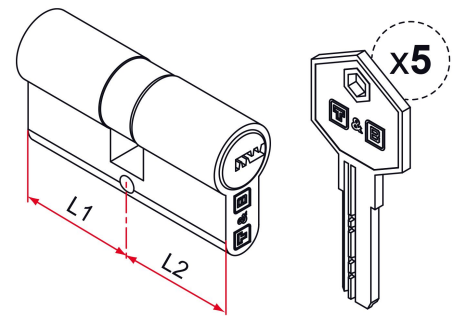

Possible applications include :

Garage door accessories

Wing shutter and louver accessories

Common accessories for gates

Menuiserie et agencement

Features

- In brass. Internal parts made of stainless material. Comes with 5 keys.

Tip

- Possibility of being partially open, add an S at the end of the article code (2 key numbers 344121 / 432131). Determine the length of the cylinder according to the thickness of the lock supports, plates or entrances.