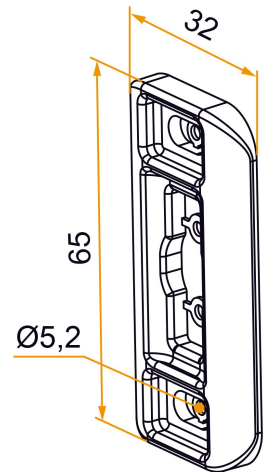

Possible applications include :

PVC and Aluminum wing shutter accessories

Hardware and woodwork

Sliding shutter accessories

Menuiserie et agencement

Features

- In composite. Compatible with the Torpille lock and the single lock.