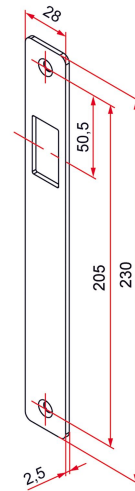

Possible applications include :

Swinging gate accessories

Features

- Stainless Steel 304 Reversible

Products to be ordered from :
 TIRARD SAS 16, Avenue du Vimeu Vert Z.A. du Vimeu Industriel 80210
 FEUQUIERES-EN-VIMEU
 email : commande@tirard-burgaud.com