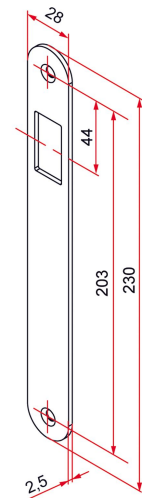

## Features

- Stainless Steel 304 Reversible

Products to be ordered from :  
 TIRARD SAS 16, Avenue du Vimeu Vert Z.A. du Vimeu Industriel 80210  
 FEUQUIERES-EN-VIMEU  
 email : [commande@tirard-burgaud.com](mailto:commande@tirard-burgaud.com)