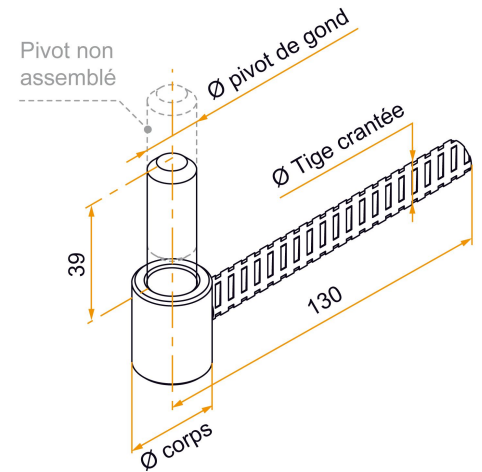

## Features

- In steel. Bucket composed of 50 maximum hinges.

Tip

- For drilling templates, please refer to the index.

Products to be ordered from :  
 BURGAUD SAS 147, rue des Paludiers Z.I. des Mares 85270 SAINT-HILAIRE-DE-RIEZ  
 email : [commande@tirard-burgaud.com](mailto:commande@tirard-burgaud.com)

Possible applications include :

Wooden wing shutter accessories

Référence	Ø serrated rod	Ø hinge pin	Ø body	Finish	GENCOD 3565920	Condit. par	Délai j
GDA003SEN53	10	14	24	9005-30%	20075 8	50	14
GDA003SEZB	10	14	24	Zn	20074 1	50	14
GDA004SEN53	10	16	26	9005-30%	20076 5	40	14
GDA004SEZB	10	16	26	Zn	20079 6	40	21
GDA005SEN53	12	14	24	9005-30%	20077 2	50	21
GDA006SEN53	12	16	26	9005-30%	20080 2	40	21