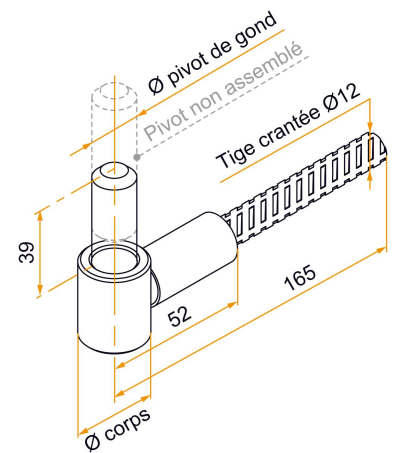

Features

- Made of steel

Tip

- For drilling templates and sieves, please refer to the index.