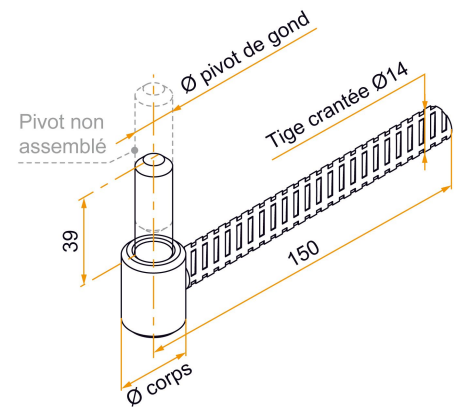

Tip

- For drilling templates and sieves, please refer to the index.

Products to be ordered from :
BURGAUD SAS 147, rue des Paludiers Z.I. des Mares 85270 SAINT-HILAIRE-DE-RIEZ
email : commande@tirard-burgaud.com