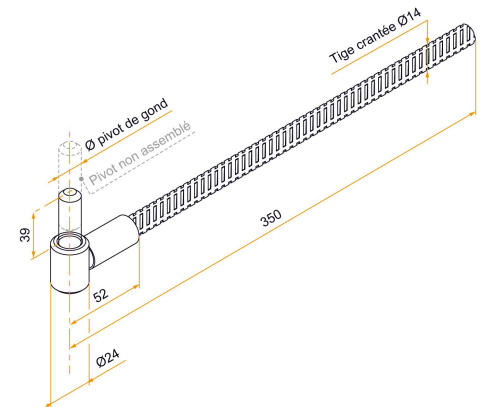

## Features

- Made of steel

Products to be ordered from :  
BURGAUD SAS 147, rue des Paludiers Z.I. des Mares 85270 SAINT-HILAIRE-DE-RIEZ  
email : [commande@tirard-burgaud.com](mailto:commande@tirard-burgaud.com)

Possible applications include :

Wooden wing shutter accessories

External thermal insulation

Référence	Ø hinge pin	Finish	GENCOD 3565920	Condit. par	Délai j
GDA011N53	14	9005-30%	20088 8	4	21

Multi-RAL : specify your color when placing the order (<https://www.couleursral.fr/ral-classic>)