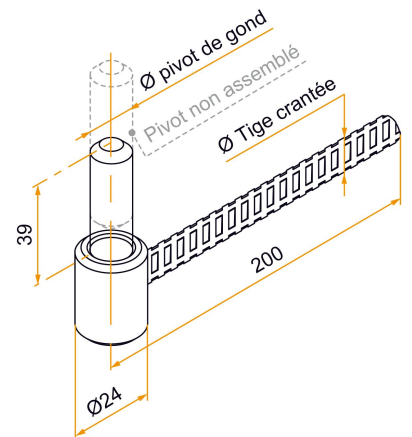

Products to be ordered from :
BURGAUD SAS 147, rue des Paludiers Z.I. des Mares 85270 SAINT-HILAIRE-DE-RIEZ
email : commande@tirard-burgaud.com