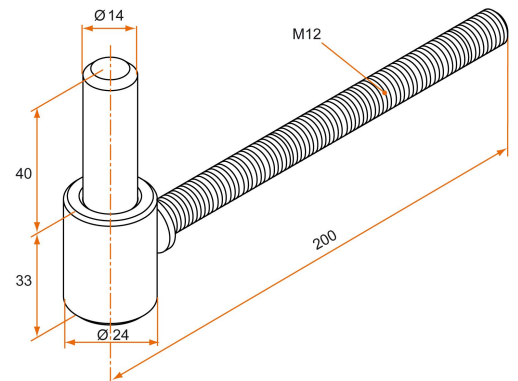

Possible applications include :

Wooden wing shutter accessories

Features

- Steel Removable Pivot

Products to be ordered from :
 BURGAUD SAS 147, rue des Paludiers Z.I. des Mares 85270 SAINT-HILAIRE-DE-RIEZ
 email : commande@tirard-burgaud.com

Possible applications include :

Wooden wing shutter accessories

Référence	Ø hinge pin	Finish	GENCOD 3565920	Condit. par	Délai j
GDA019N53	14	9005-30%	20245 5	25	21

 Multi-RAL : specify your color when placing the order (<https://www.couleursral.fr/ral-classic>)