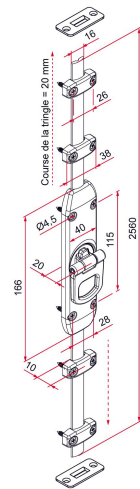

Features

- Dimensions: 20 mm Fixing by screws or rivets Kit composition: 1 housing with loop, 6 sliders, 2 punched rods of 1.25m, 2 composite latches, 1 bag including: 4 screws for latch and 16 CBLZ ST 3.9x19 screws in the color of the housing.